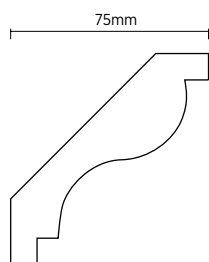

Profiles

Manly 75mm Profile