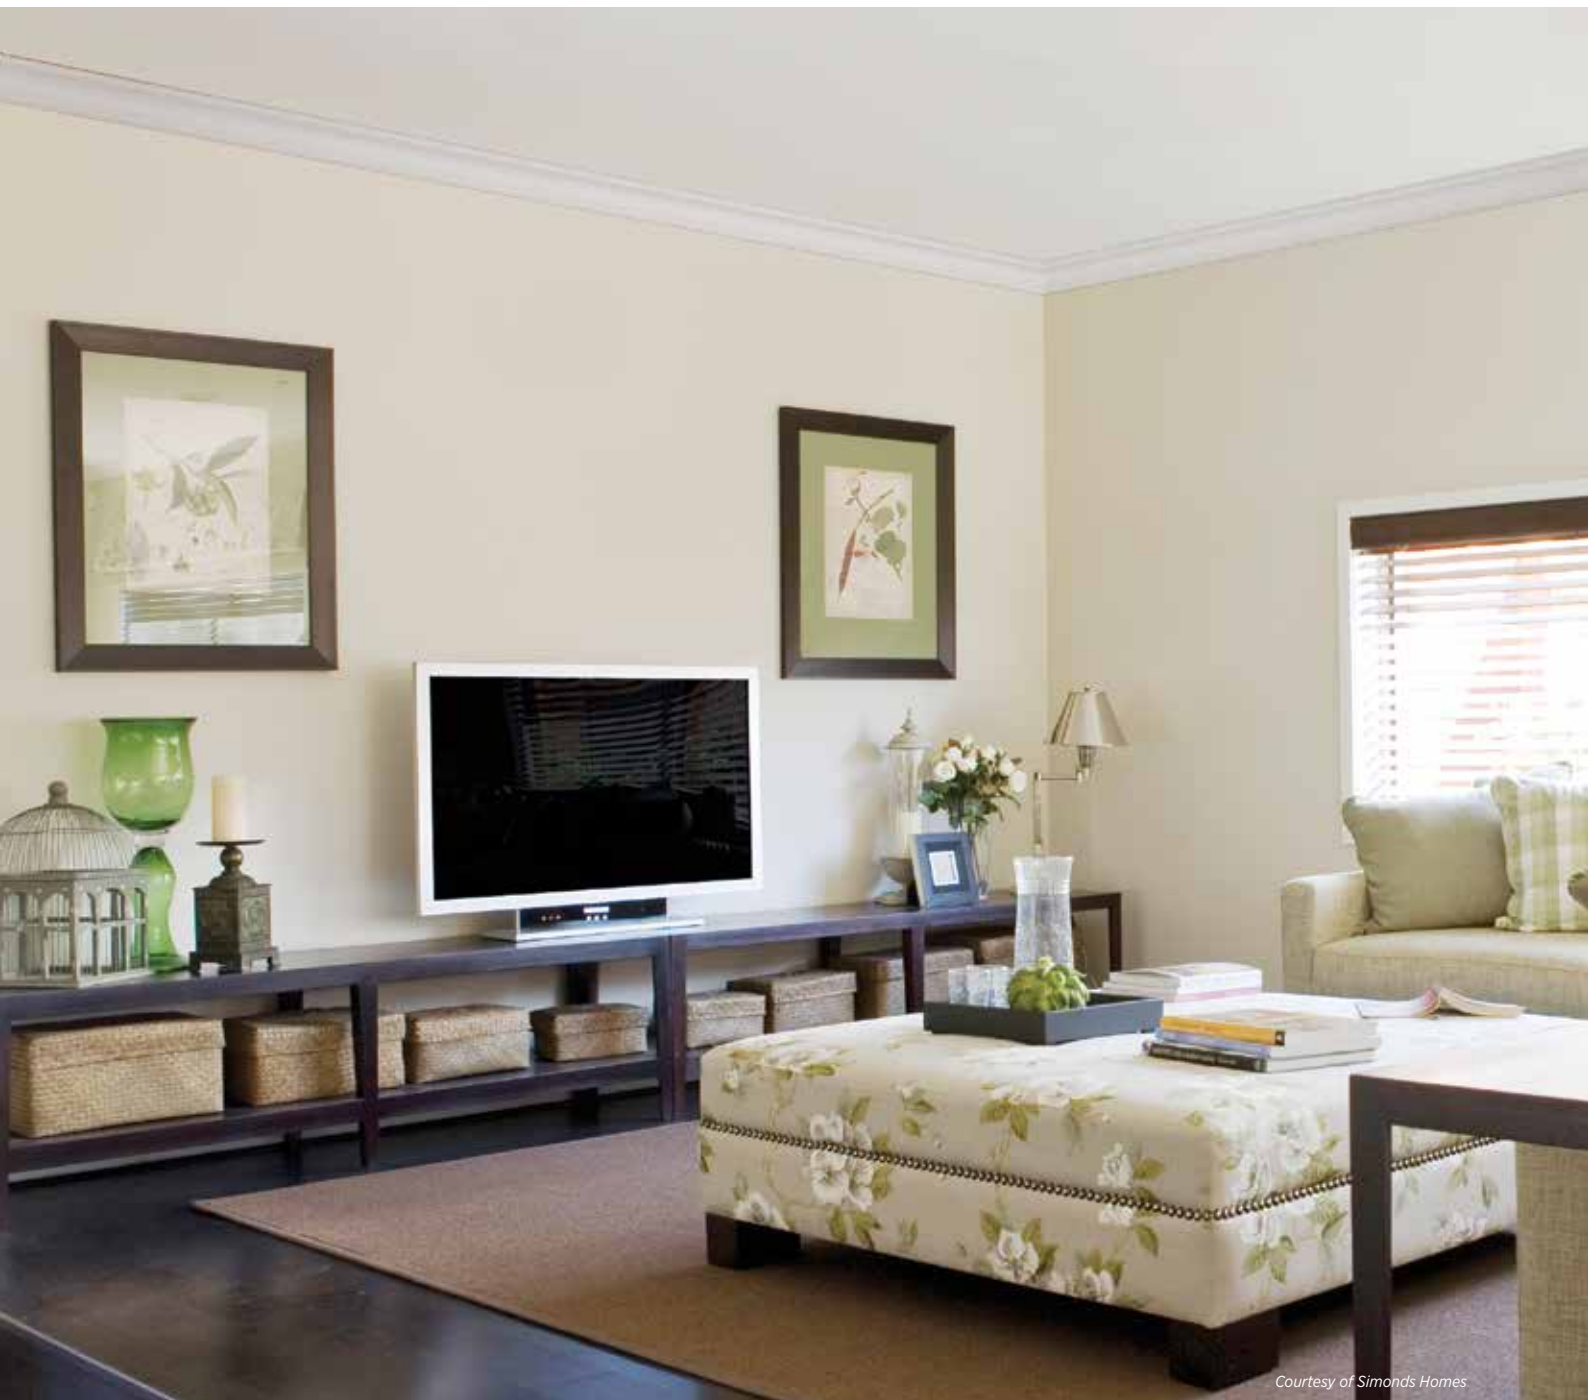

NEW YORK DECORATIVE CORNICE

Courtesy of Simonds Homes