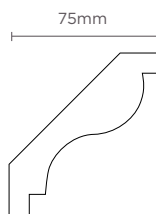

CAIRO

Cairo 50mm

Cairo 75mm

Cairo 100mm

Create the sensation of height and space in any room with Cairo's clean crisp angles and defined stepped design. Cairo's aesthetically striking profile can be used across a diverse range of décors, especially lending itself toward modern interiors. Cairo is available in 2, 3 and 4 step profiles.

LINEAR

Linear 75mm

Linear is at the forefront of contemporary design. Characterised by its minimal architectural lines, the stylish 75mm square edge profile is a perfect complement for modern residential interiors.

MANLY

Manly 75mm

A stylish fresh appearance, Manly offers a decorative touch with an understated smooth contour - combining to make a clean, flawless statement. Well suited for most ceiling heights as well as a majority of interiors.

SYDNEY

Sydney 90mm

With its combination of smooth curves and straight lines, Sydney is a stunning 90mm decorative cornice that adds style and elegance to any room. Sydney exemplifies a classic timeless look suitable for a broad selection of interior types.