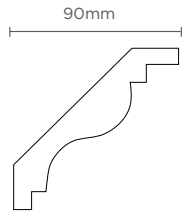

MANLY

Manly 75mm

A stylish fresh appearance, Manly offers a decorative touch with an understated smooth contour - combining to make a clean, flawless statement. Well suited for most ceiling heights as well as a majority of interiors.

SYDNEY

Sydney 90mm

With its combination of smooth curves and straight lines, Sydney is a stunning 90mm decorative cornice that adds style and elegance to any room. Sydney exemplifies a classic timeless look suitable for a broad selection of interior types.

NEW YORK

New York 90mm

The clean, straight lines and sleek curves of New York combine understated elegance with a modern edge. This stylish 90mm profile adds an element of refinement, sophistication and space to a room, minus the exclusive price tag.