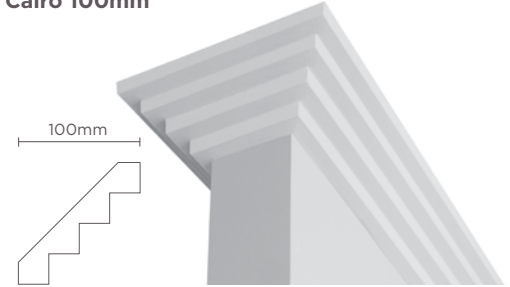

CAIRO

Cairo 50mm

Cairo 75mm

Cairo 100mm

Create the sensation of height and space in any room with Cairo's clean crisp angles and defined stepped design. Cairo's aesthetically striking profile can be used across a diverse range of décors, especially lending itself toward modern interiors. Cairo is available in 2, 3 and 4 step profiles.

LINEAR

Linear 75mm

Linear is at the forefront of contemporary design. Characterised by its minimal architectural lines, the stylish 75mm square edge profile is a perfect complement for modern residential interiors.

SYDNEY

Sydney 90mm

With its combination of smooth curves and straight lines, Sydney is a stunning 90mm decorative cornice that adds style and elegance to any room. Sydney exemplifies a classic timeless look suitable for a broad selection of interior types.

SHEETROCK® COVE

Cove 55mm

Cove 75mm

Cove 90mm

Its classic clean lines and consistent profiles make SHEETROCK® Cove the perfect choice for a wide range of residential interiors. Conveniently available in a choice of 55mm, 75mm and 90mm profiles, it is designed to complement different ceiling heights and room proportions.