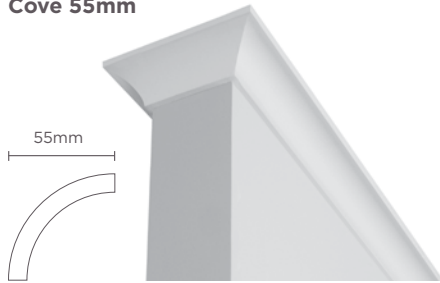

MANLY

Manly 75mm

A stylish fresh appearance, Manly offers a decorative touch with an understated smooth contour - combining to make a clean, flawless statement. Well suited for most ceiling heights as well as a majority of interiors.

SYDNEY

Sydney 90mm

With its combination of smooth curves and straight lines, Sydney is a stunning 90mm decorative cornice that adds style and elegance to any room. Sydney exemplifies a classic timeless look suitable for a broad selection of interior types.

NEW YORK

New York 90mm

The clean, straight lines and sleek curves of New York combine understated elegance with a modern edge. This stylish 90mm profile adds an element of refinement, sophistication and space to a room, minus the exclusive price tag.

SHEETROCK® COVE

Cove 55mm

Cove 75mm

Cove 90mm

Its classic clean lines and consistent profiles make SHEETROCK® Cove the perfect choice for a wide range of residential interiors. Conveniently available in a choice of 55mm, 75mm and 90mm profiles, it is designed to complement different ceiling heights and room proportions.