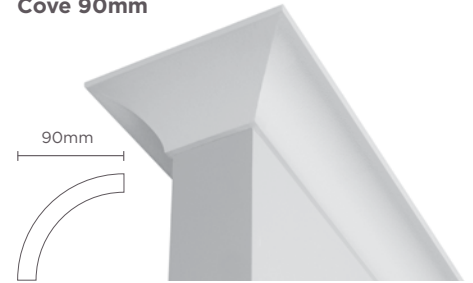

MANLY

Manly 75mm

A stylish fresh appearance, Manly offers a decorative touch with an understated smooth contour - combining to make a clean, flawless statement. Well suited for most ceiling heights as well as a majority of interiors.

SYDNEY

Sydney 90mm

With its combination of smooth curves and straight lines, Sydney is a stunning 90mm decorative cornice that adds style and elegance to any room. Sydney exemplifies a classic timeless look suitable for a broad selection of interior types.

NEW YORK

New York 90mm

The clean, straight lines and sleek curves of New York combine understated elegance with a modern edge. This stylish 90mm profile adds an element of refinement, sophistication and space to a room, minus the exclusive price tag.

SHEETROCK® COVE

Cove 55mm

Cove 75mm

Cove 90mm

Its classic clean lines and consistent profiles make SHEETROCK® Cove the perfect choice for a wide range of residential interiors. Conveniently available in a choice of 55mm, 75mm and 90mm profiles, it is designed to complement different ceiling heights and room proportions.