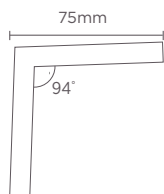

CAIRO

Cairo 50mm

Cairo 75mm

Cairo 100mm

Create the sensation of height and space in any room with Cairo's clean crisp angles and defined stepped design. Cairo's aesthetically striking profile can be used across a diverse range of décors, especially lending itself toward modern interiors. Cairo is available in 2, 3 and 4 step profiles.

LINEAR

Linear 75mm

Linear is at the forefront of contemporary design. Characterised by its minimal architectural lines, the stylish 75mm square edge profile is a perfect complement for modern residential interiors.

SHEETROCK® COVE

Cove 55mm

Cove 75mm

Cove 90mm

Its classic clean lines and consistent profiles make SHEETROCK® Cove the perfect choice for a wide range of residential interiors. Conveniently available in a choice of 55mm, 75mm and 90mm profiles, it is designed to complement different ceiling heights and room proportions.