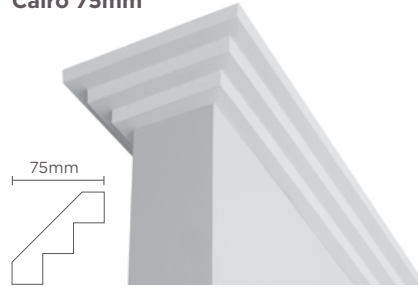

CAIRO

Cairo 50mm

Cairo 75mm

Cairo 100mm

Create the sensation of height and space in any room with Cairo's clean crisp angles and defined stepped design. Cairo's aesthetically striking profile can be used across a diverse range of décors, especially lending itself toward modern interiors. Cairo is available in 2, 3 and 4 step profiles.

LINEAR

Linear 75mm

Linear is at the forefront of contemporary design. Characterised by its minimal architectural lines, the stylish 75mm square edge profile is a perfect complement for modern residential interiors.

SYDNEY

Sydney 90mm

With its combination of smooth curves and straight lines, Sydney is a stunning 90mm decorative cornice that adds style and elegance to any room. Sydney exemplifies a classic timeless look suitable for a broad selection of interior types.

SHEETROCK® COVE

Cove 55mm

Cove 75mm

Cove 90mm

Its classic clean lines and consistent profiles make SHEETROCK® Cove the perfect choice for a wide range of residential interiors. Conveniently available in a choice of 55mm, 75mm and 90mm profiles, it is designed to complement different ceiling heights and room proportions.