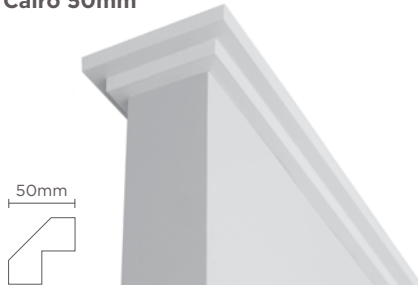

CAIRO

Cairo 50mm

Cairo 75mm

Cairo 100mm

Create the sensation of height and space in any room with Cairo's clean crisp angles and defined stepped design. Cairo's aesthetically striking profile can be used across a diverse range of décors, especially lending itself toward modern interiors. Cairo is available in 2, 3 and 4 step profiles.

LINEAR

Linear 75mm

Linear is at the forefront of contemporary design. Characterised by its minimal architectural lines, the stylish 75mm square edge profile is a perfect complement for modern residential interiors.

SYDNEY

Sydney 90mm

With its combination of smooth curves and straight lines, Sydney is a stunning 90mm decorative cornice that adds style and elegance to any room. Sydney exemplifies a classic timeless look suitable for a broad selection of interior types.

NEW YORK

New York 90mm

The clean, straight lines and sleek curves of New York combine understated elegance with a modern edge. This stylish 90mm profile adds an element of refinement, sophistication and space to a room, minus the exclusive price tag.