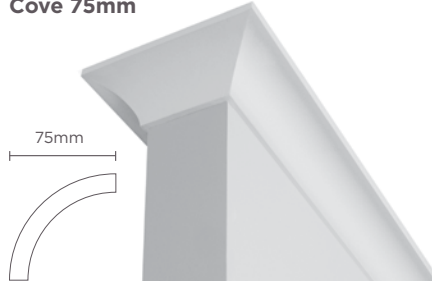

MANLY

Manly 75mm

A stylish fresh appearance, Manly offers a decorative touch with an understated smooth contour - combining to make a clean, flawless statement. Well suited for most ceiling heights as well as a majority of interiors.

SYDNEY

Sydney 90mm

With its combination of smooth curves and straight lines, Sydney is a stunning 90mm decorative cornice that adds style and elegance to any room. Sydney exemplifies a classic timeless look suitable for a broad selection of interior types.

NEW YORK

New York 90mm

The clean, straight lines and sleek curves of New York combine understated elegance with a modern edge. This stylish 90mm profile adds an element of refinement, sophistication and space to a room, minus the exclusive price tag.

SHEETROCK® COVE

Cove 55mm

Cove 75mm

Cove 90mm

Its classic clean lines and consistent profiles make SHEETROCK® Cove the perfect choice for a wide range of residential interiors. Conveniently available in a choice of 55mm, 75mm and 90mm profiles, it is designed to complement different ceiling heights and room proportions.