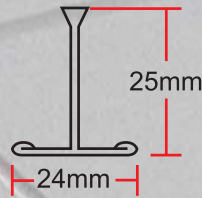

Hotline : (021) 797 7777

USG Boral - Jayaboard

@jayaboardtwit

jayaboardtube

jayaboard_ig

jayabms T-24 GRID FRAME

MAIN TEE
PN 400

CROSS TEE
PN 401/402

WALL ANGLE
PN 408

CEILING GRID

Upper
Structure
Direction

Note : MR = Main Runner CT = Cross Tee

EASY INSTALLATION

PN 220
Suspension Bracket

PN 409
Suspension Rod

PN 410
Suspension Hanger
Spring Adjuster