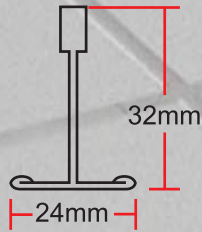

Hotline : (021) 797 7777

USG Boral - Jayaboard

@jayaboardtwit

jayaboardtube

jayaboard_ig

jayabms T-24 GRID FRAME

MAIN TEE
PN 400

CROSS TEE
PN 401/402

WALL ANGLE
PN 408

CEILING GRID

Upper
Structure
Direction

Note : MR = Main Runner CT = Cross Tee

EASY INSTALLATION

PN 220
Suspension Bracket

PN 409
Suspension Rod

PN 410
Suspension Hanger
Spring Adjuster